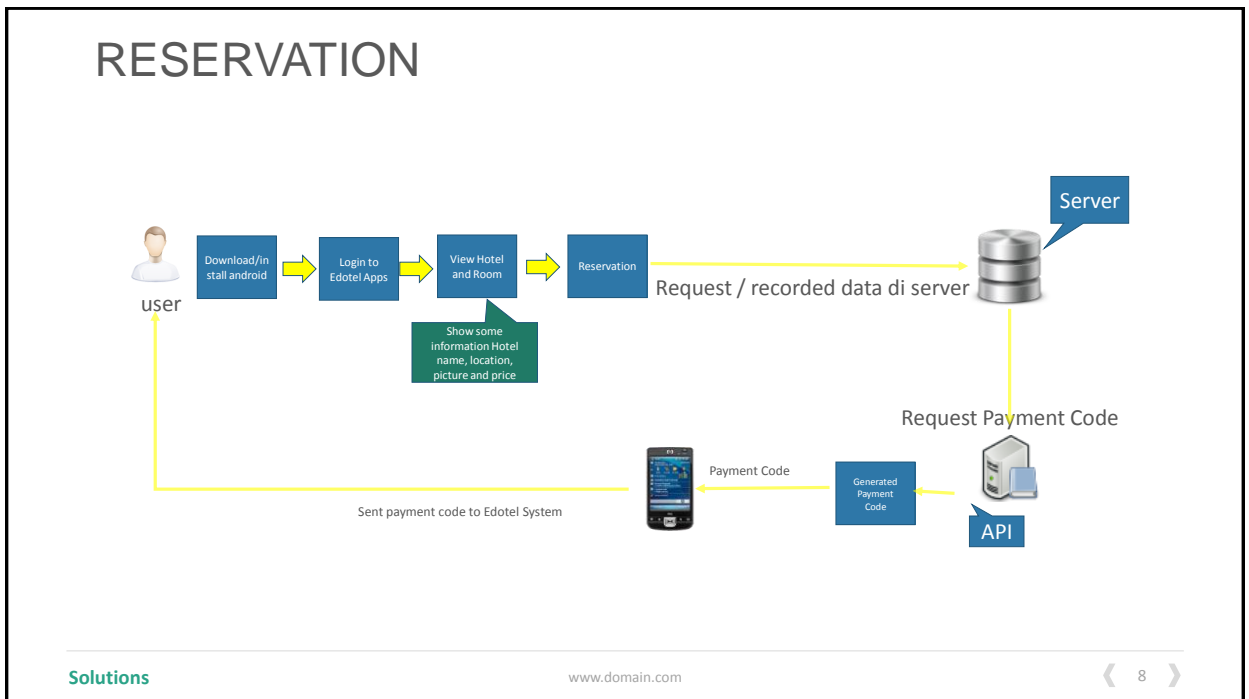

- **Manage SMK**
Add and manage SMK who have Edotel
- **Manage Transaction**
Manage All Transaction on Edotel
- **Manage All User**
Manage user and show users data
- **Manage Share Profit**
Manage Profit to every Edotel network

ADMINISTRATOR EDOTEL (SMK)

Administrator

ADMINISTRATOR HOTEL PRIVILEGE

Administrator from Every SMK or Edotel Network can manage information about the edotel information and services.

- **Manage Edotel Information**
Manage All data about edotel informations
- **Getting Reservation Info**
Getting Reservation information on managed edotel
- **Manage Edotel Service**
Manage Service for every edotel
- **Report Profit**
Getting Report About her profit