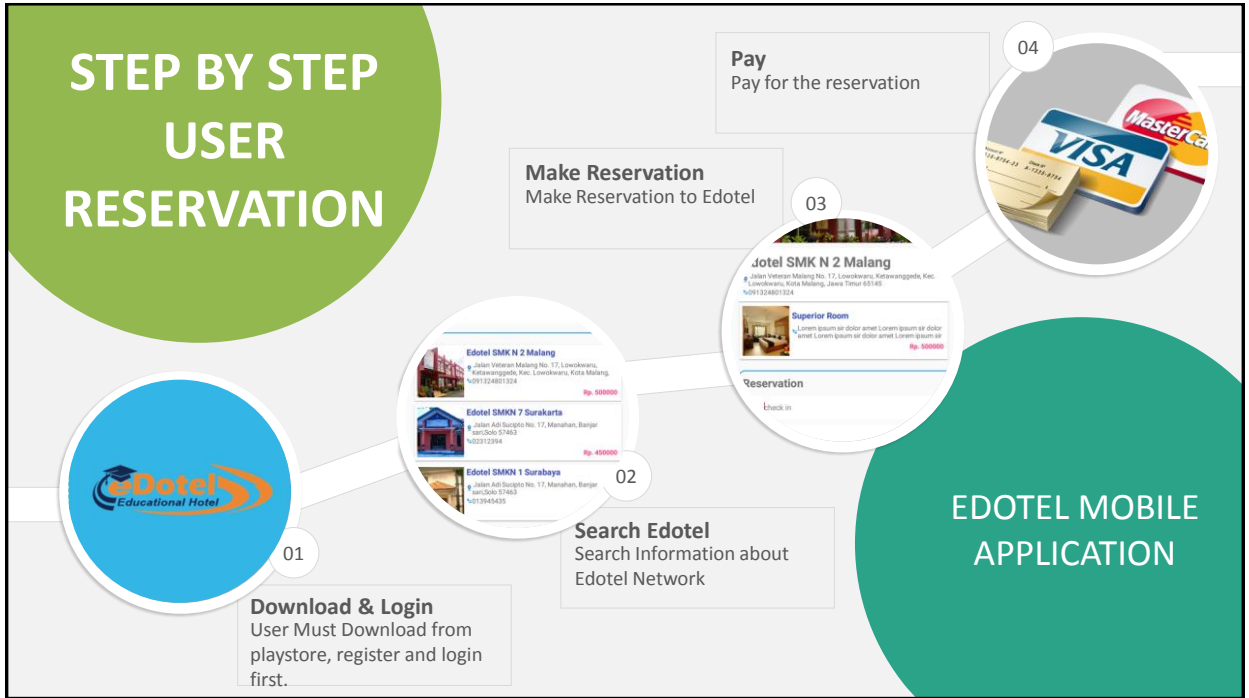

- **Manage SMK**
Add and manage SMK who have Edotel
- **Manage Transaction**
Manage All Transaction on Edotel
- **Manage All User**
Manage user and show users data
- **Manage Share Profit**
Manage Profit to every Edotel network

ADMINISTRATOR EDOTEL (SMK)

Administrator

ADMINISTRATOR HOTEL PRIVILEGE

Administrator from Every SMK or Edotel Network can manage information about the edotel information and services.

- **Manage Edotel Information**
Manage All data about edotel informations
- **Getting Reservation Info**
Getting Reservation information on managed edotel
- **Manage Edotel Service**
Manage Service for every edotel
- **Report Profit**
Getting Report About her profit