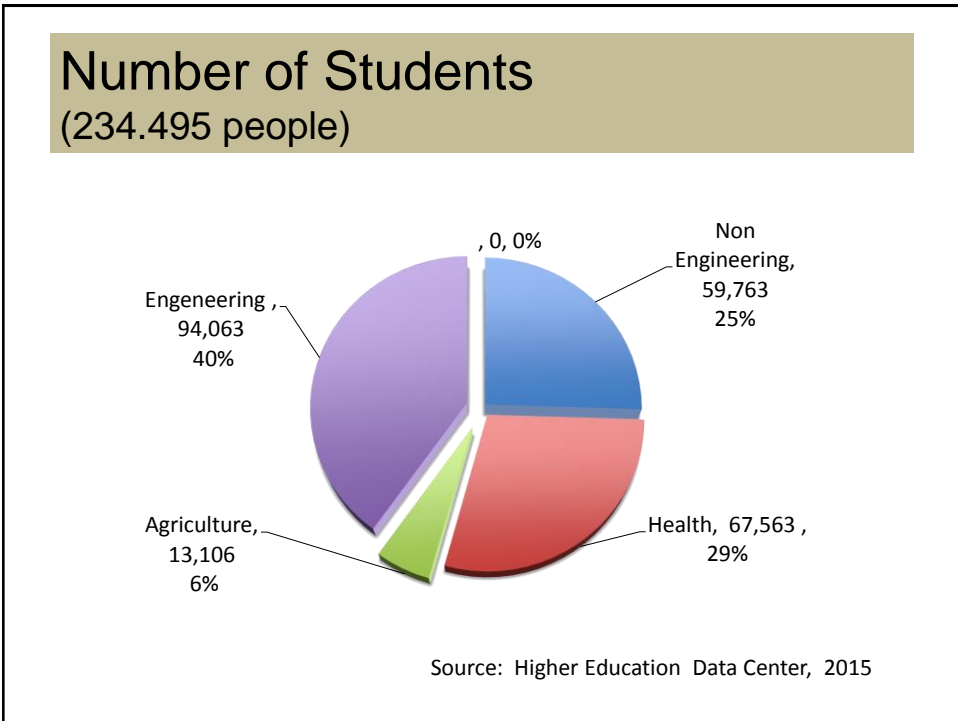

Policy Direction of Polytechnic Development

- It is inline with the national economic development program;
- The graduates' competencies meet with the needs of the labor market;
- Focusing on specific sector;
- Partnerships;
- The development program meets the demand and contribute to economic growth.