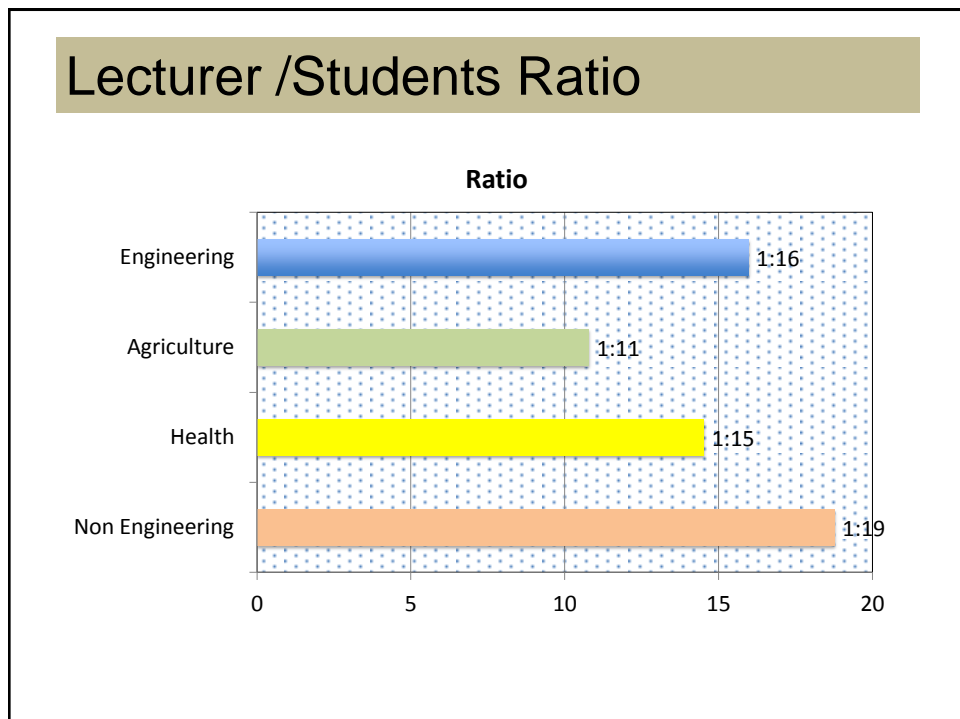

Policy Direction of Polytechnic Development

- It is inline with the national economic development program;
- The graduates' competencies meet with the needs of the labor market;
- Focusing on specific sector;
- Partnerships;
- The development program meets the demand and contribute to economic growth.