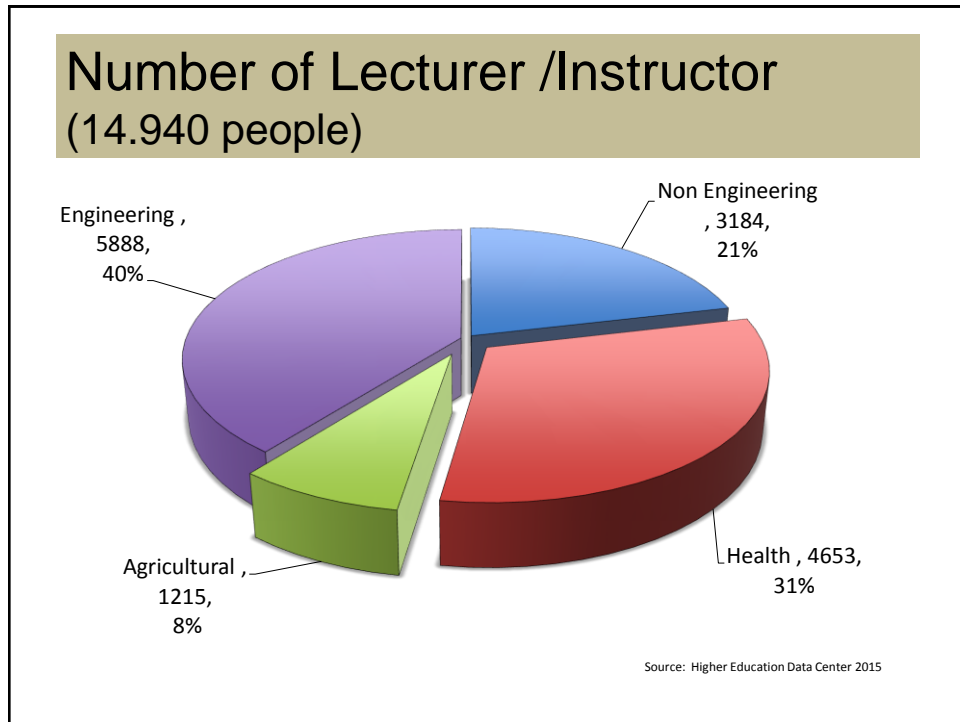

Polytechnics Education Development in Indonesia

Management Unit of Polytechnic Education Development Program
 Ministry for Research, Technology and Higher Education
 2008-2018

Polytechnic Ed. According to Indonesian Qualification Framework

Policy Direction of Polytechnic Development

- It is inline with the national economic development program;
- The graduates' competencies meet with the needs of the labor market;
- Focusing on specific sector;
- Partnerships;
- The development program meets the demand and contribute to economic growth.