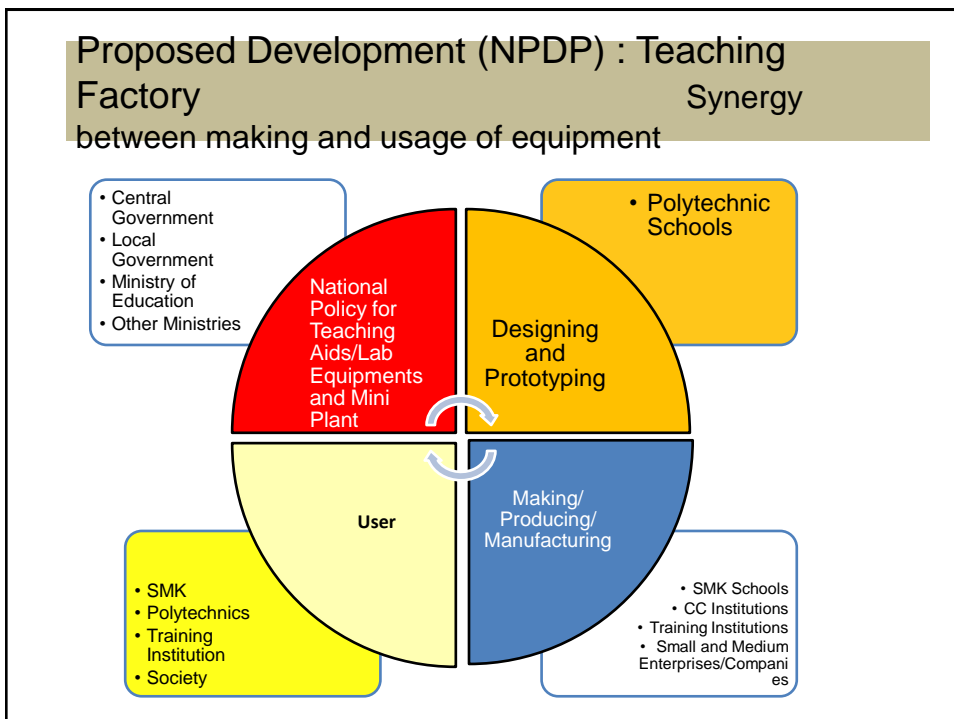

Policy Direction of Polytechnic Development

- It is inline with the national economic development program;
- The graduates' competencies meet with the needs of the labor market;
- Focusing on specific sector;
- Partnerships;
- The development program meets the demand and contribute to economic growth.

Current Government Policy of Development

- **Maritime Align (could be extended to Air Connectivity)**

Newly Polytechnic Development Program (NPDP): Maritime Schools; Ship Building School Enhancement; Air Craft Maintenance Study Programs; Spare Parts Production Technology (Electrical/Electronic and Mechanical Based)

- **Energy Development**

NPDP: Drilling Technology Study Programs; Enhancing the Existing Energy Technology Study Programs; Mining Supporting Technology Study Programs

- **Infrastructure**

PEDP (ADB Loan): Center of Technology in Infrastructure (potentially could be extended)

Proposed Newly Polytechnic Development Program (NPDP)

- Application of Recognition of Prior Learning (RPL), Credit Transfer System (CTS), Certification through the establishment of Competence Certification Institute (LSP) in polytechnics nationwide;
- Staff development, as in fact polytechnics were established at the same time, so there will be retirement at the same time;
- Development of simulation-based teaching materials and Information Technology (IT), and Information system in Teaching Learning Process;
- Enhancing co-operation and partnerships between Community College, Vocational School, and Overseas Colleges/Polytechnics/Institutes/Kosen (OCPIK);
- Continuing of the promoting program for industry partnerships, and expanding Center of Technology (CoT) in many sectors related to Government Economic Development Program.