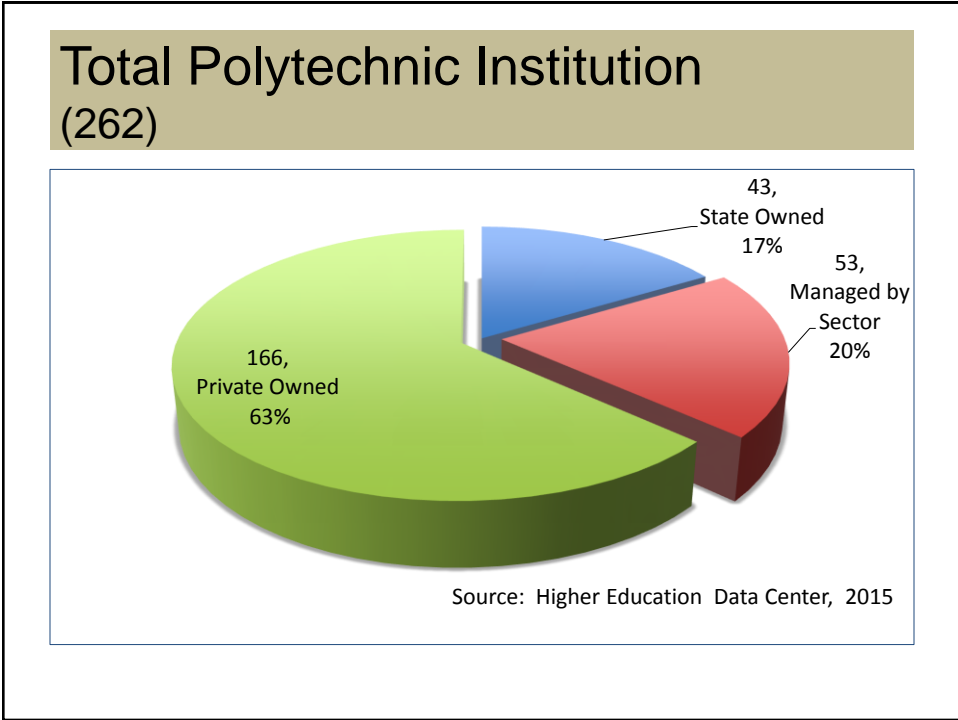

Polytechnics Education Development in Indonesia

Management Unit of Polytechnic Education Development Program
 Ministry for Research, Technology and Higher Education
 2008-2018

Polytechnic Ed. According to Indonesian Qualification Framework

Policy Direction of Polytechnic Development

- It is inline with the national economic development program;
- The graduates' competencies meet with the needs of the labor market;
- Focusing on specific sector;
- Partnerships;
- The development program meets the demand and contribute to economic growth.

Current Government Policy of Development

- **Maritime Align (could be extended to Air Connectivity)**

Newly Polytechnic Development Program (NPDP): Maritime Schools; Ship Building School Enhancement; Air Craft Maintenance Study Programs; Spare Parts Production Technology (Electrical/Electronic and Mechanical Based)