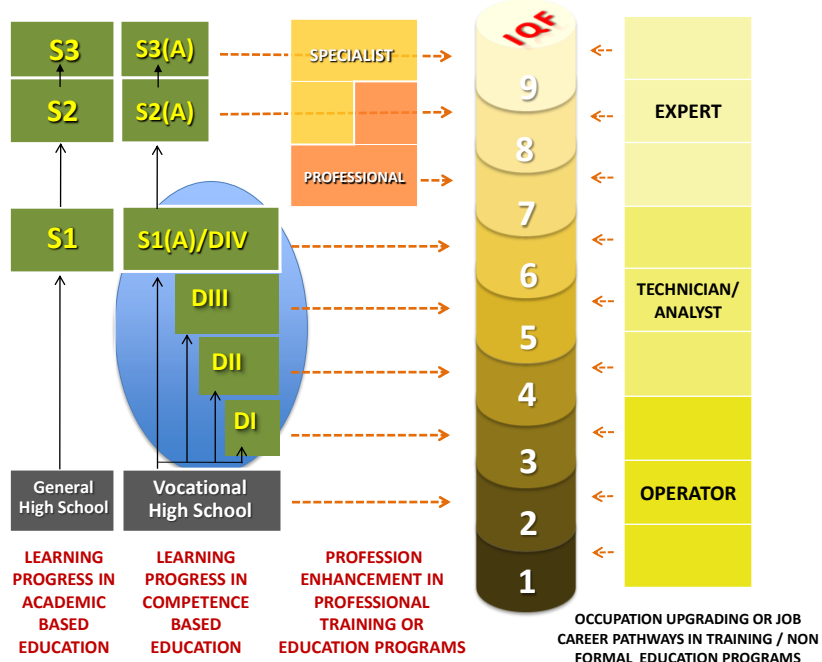

Polytechnics Education Development in Indonesia

Management Unit of Polytechnic Education Development Program
 Ministry for Research, Technology and Higher Education
 2008-2018

Polytechnic Ed. According to Indonesian Qualification Framework

Policy Direction of Polytechnic Development

- It is inline with the national economic development program;
- The graduates' competencies meet with the needs of the labor market;
- Focusing on specific sector;
- Partnerships;
- The development program meets the demand and contribute to economic growth.

Current Government Policy of Development

- **Maritime Align (could be extended to Air Connectivity)**

Newly Polytechnic Development Program (NPDP): Maritime Schools; Ship Building School Enhancement; Air Craft Maintenance Study Programs; Spare Parts Production Technology (Electrical/Electronic and Mechanical Based)

Proposed Newly Polytechnic Development Program (NPDP)

- Application of Recognition of Prior Learning (RPL), Credit Transfer System (CTS), Certification through the establishment of Competence Certification Institute (LSP) in polytechnics nationwide;
- Staff development, as in fact polytechnics were established at the same time, so there will be retirement at the same time;
- Development of simulation-based teaching materials and Information Technology (IT), and Information system in Teaching Learning Process;
- Enhancing co-operation and partnerships between Community College, Vocational School, and Overseas Colleges/Polytechnics/Institutes/Kosen (OCPIK);
- Continuing of the promoting program for industry partnerships, and expanding Center of Technology (CoT) in many sectors related to Government Economic Development Program.